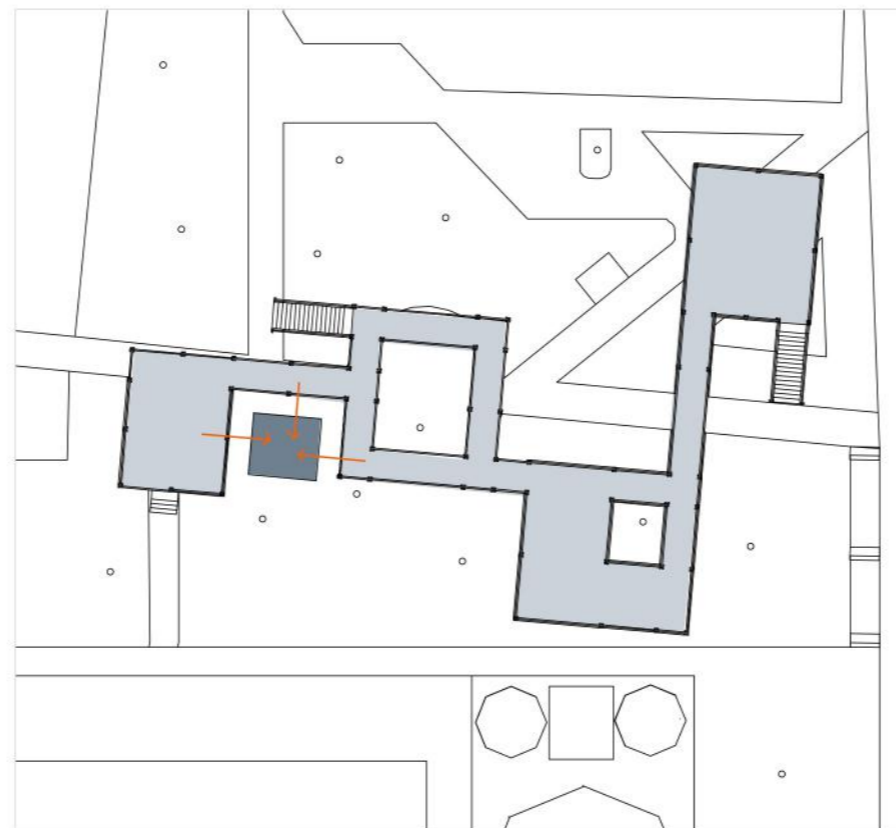

CITY AS A STAGE

DEPARTMENT'S DESIGN 1
GANZ STREET SQUARE

Mara T'joen

CHARACTER OF THE SITE

GANZ STREET SQUARE, BUDAPEST

Many trees, the Király Bath, the Church of St. Florian

SITE PLAN WITH SURROUNDINGS 1-1000

SITE PLAN 1-500

SITE PLAN 1-200

SITE PLAN 1-200 WITH INTERVENTION

SECTION AA' 1-200

SECTION BB' 1-200

STRUCTURE

AXONOMETRIC VIEW

DIFFERENT SET-UPS

VIEW FROM THE STREET

VIEW FROM INSIDE THE PAVILION