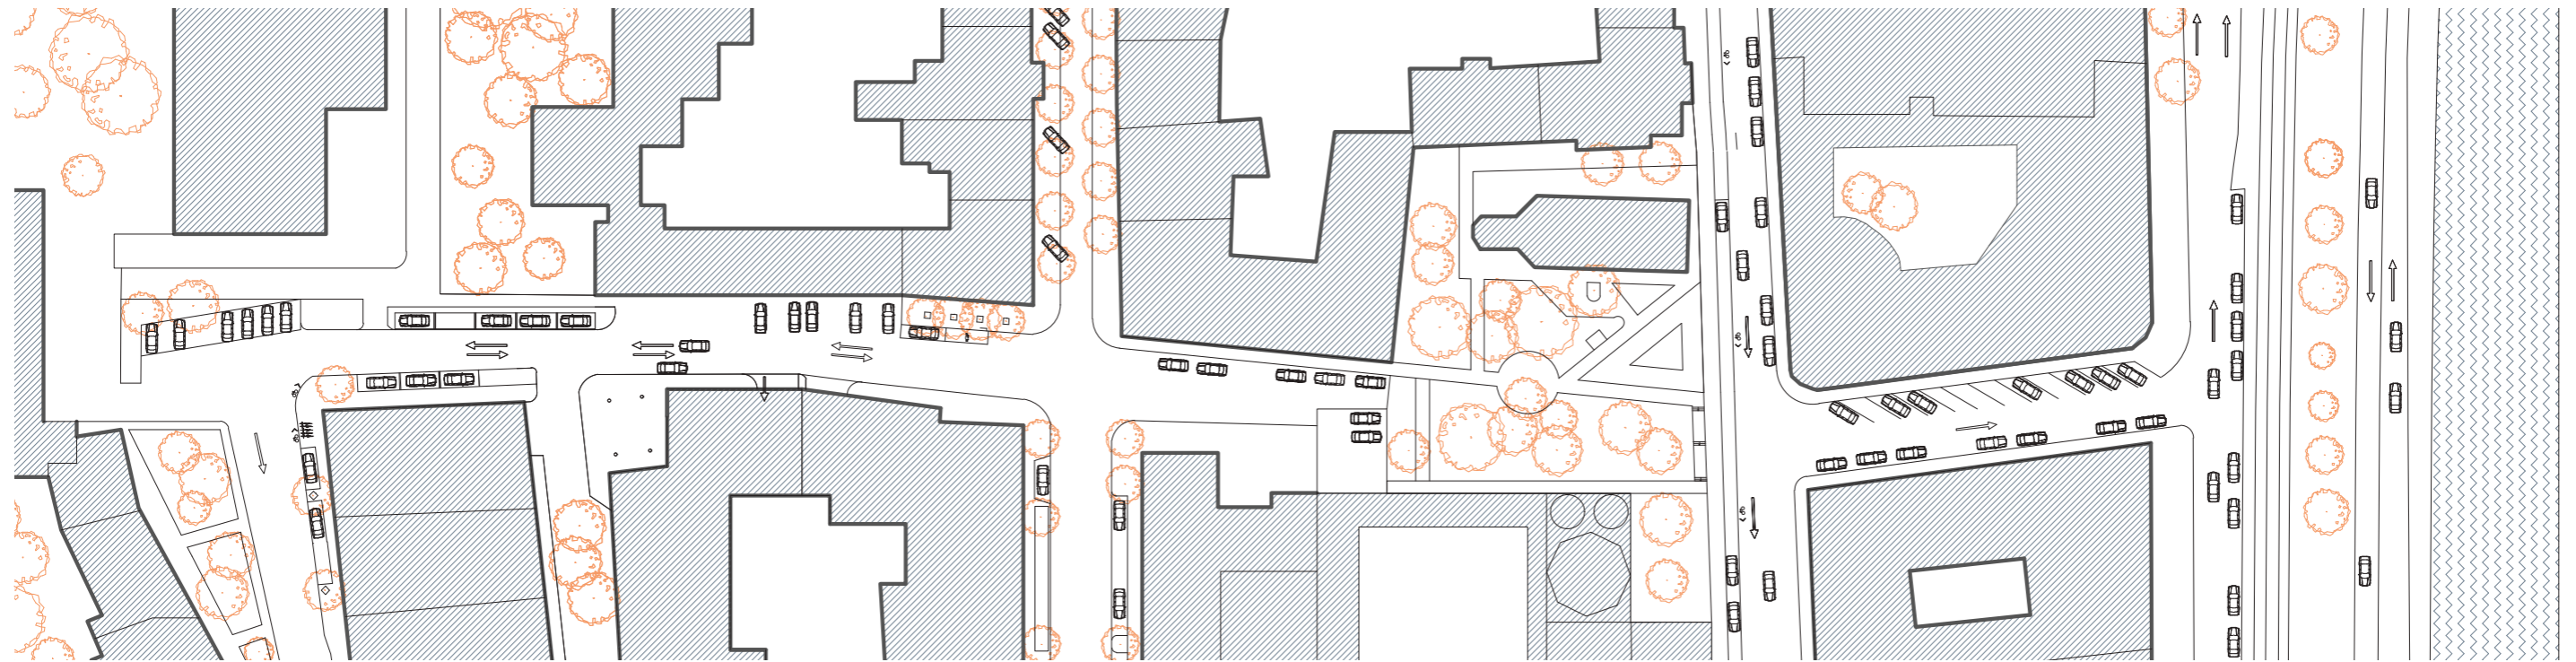

CITY AS A STAGE

DEPARTMENT'S DESIGN 1
GANZ STREET SQUARE

Mara T'joen

CHARACTER OF THE SITE

GANZ STREET SQUARE, BUDAPEST

Many trees, the Király Bath, the Church of St. Florian

SITE PLAN WITH SURROUNDINGS 1-1000

SITE PLAN 1-500

SITE PLAN 1-200

SITE PLAN 1-200 WITH INTERVENTION

SECTION AA' 1-200

SECTION BB' 1-200

STRUCTURE

AXONOMETRIC VIEW

DIFFERENT SET-UPS

VIEW FROM THE STREET

VIEW FROM INSIDE THE PAVILION