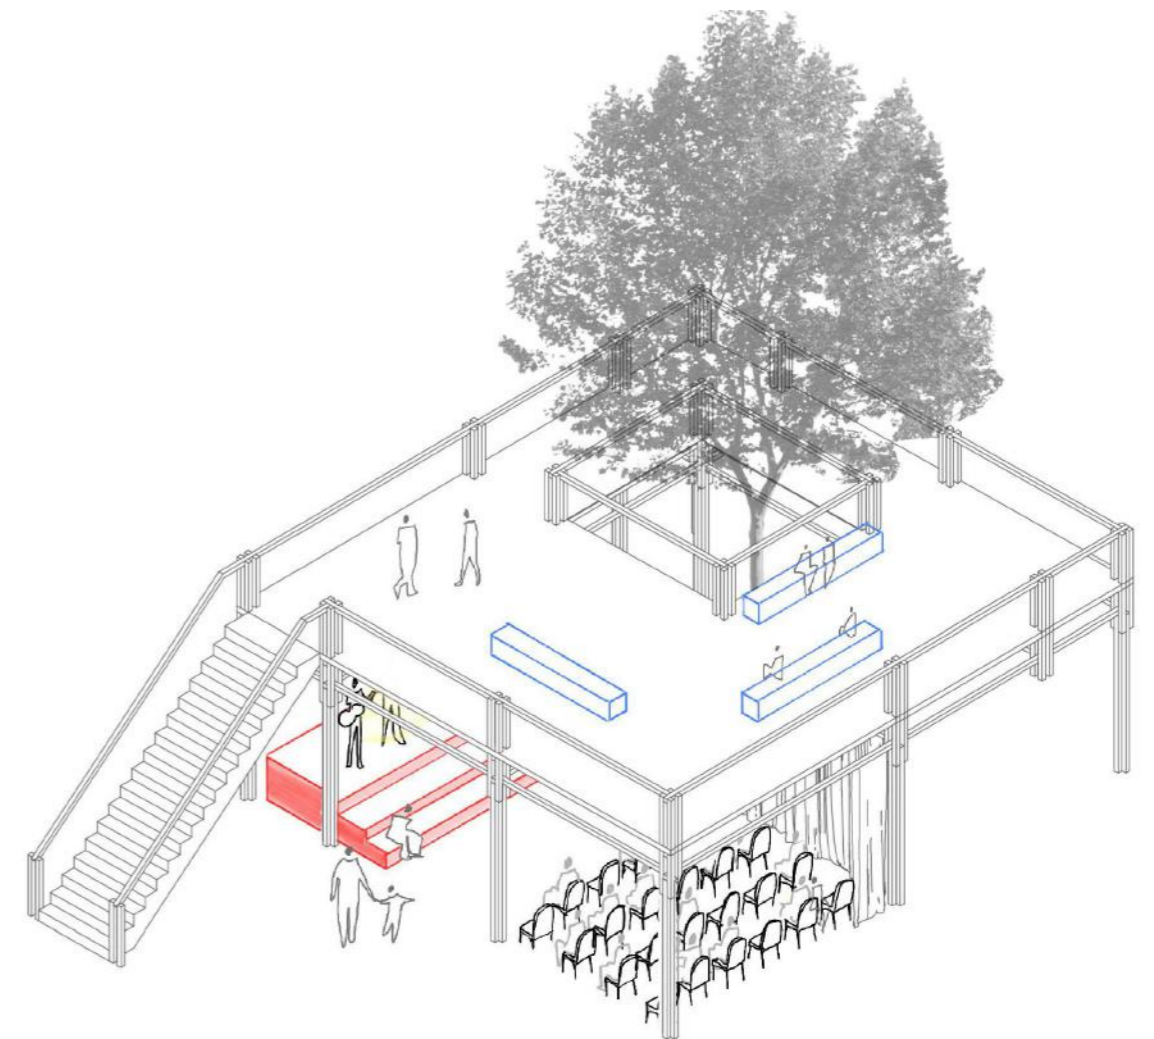

CITY AS A STAGE

DEPARTMENT'S DESIGN 1
GANZ STREET SQUARE

Mara T'joen

CHARACTER OF THE SITE

GANZ STREET SQUARE, BUDAPEST

Many trees, the Király Bath, the Church of St. Florian

SITE PLAN WITH SURROUNDINGS 1-1000

SITE PLAN 1-500

SITE PLAN 1-200

SITE PLAN 1-200 WITH INTERVENTION

SECTION AA' 1-200

SECTION BB' 1-200

STRUCTURE

AXONOMETRIC VIEW

DIFFERENT SET-UPS

VIEW FROM THE STREET

VIEW FROM INSIDE THE PAVILION