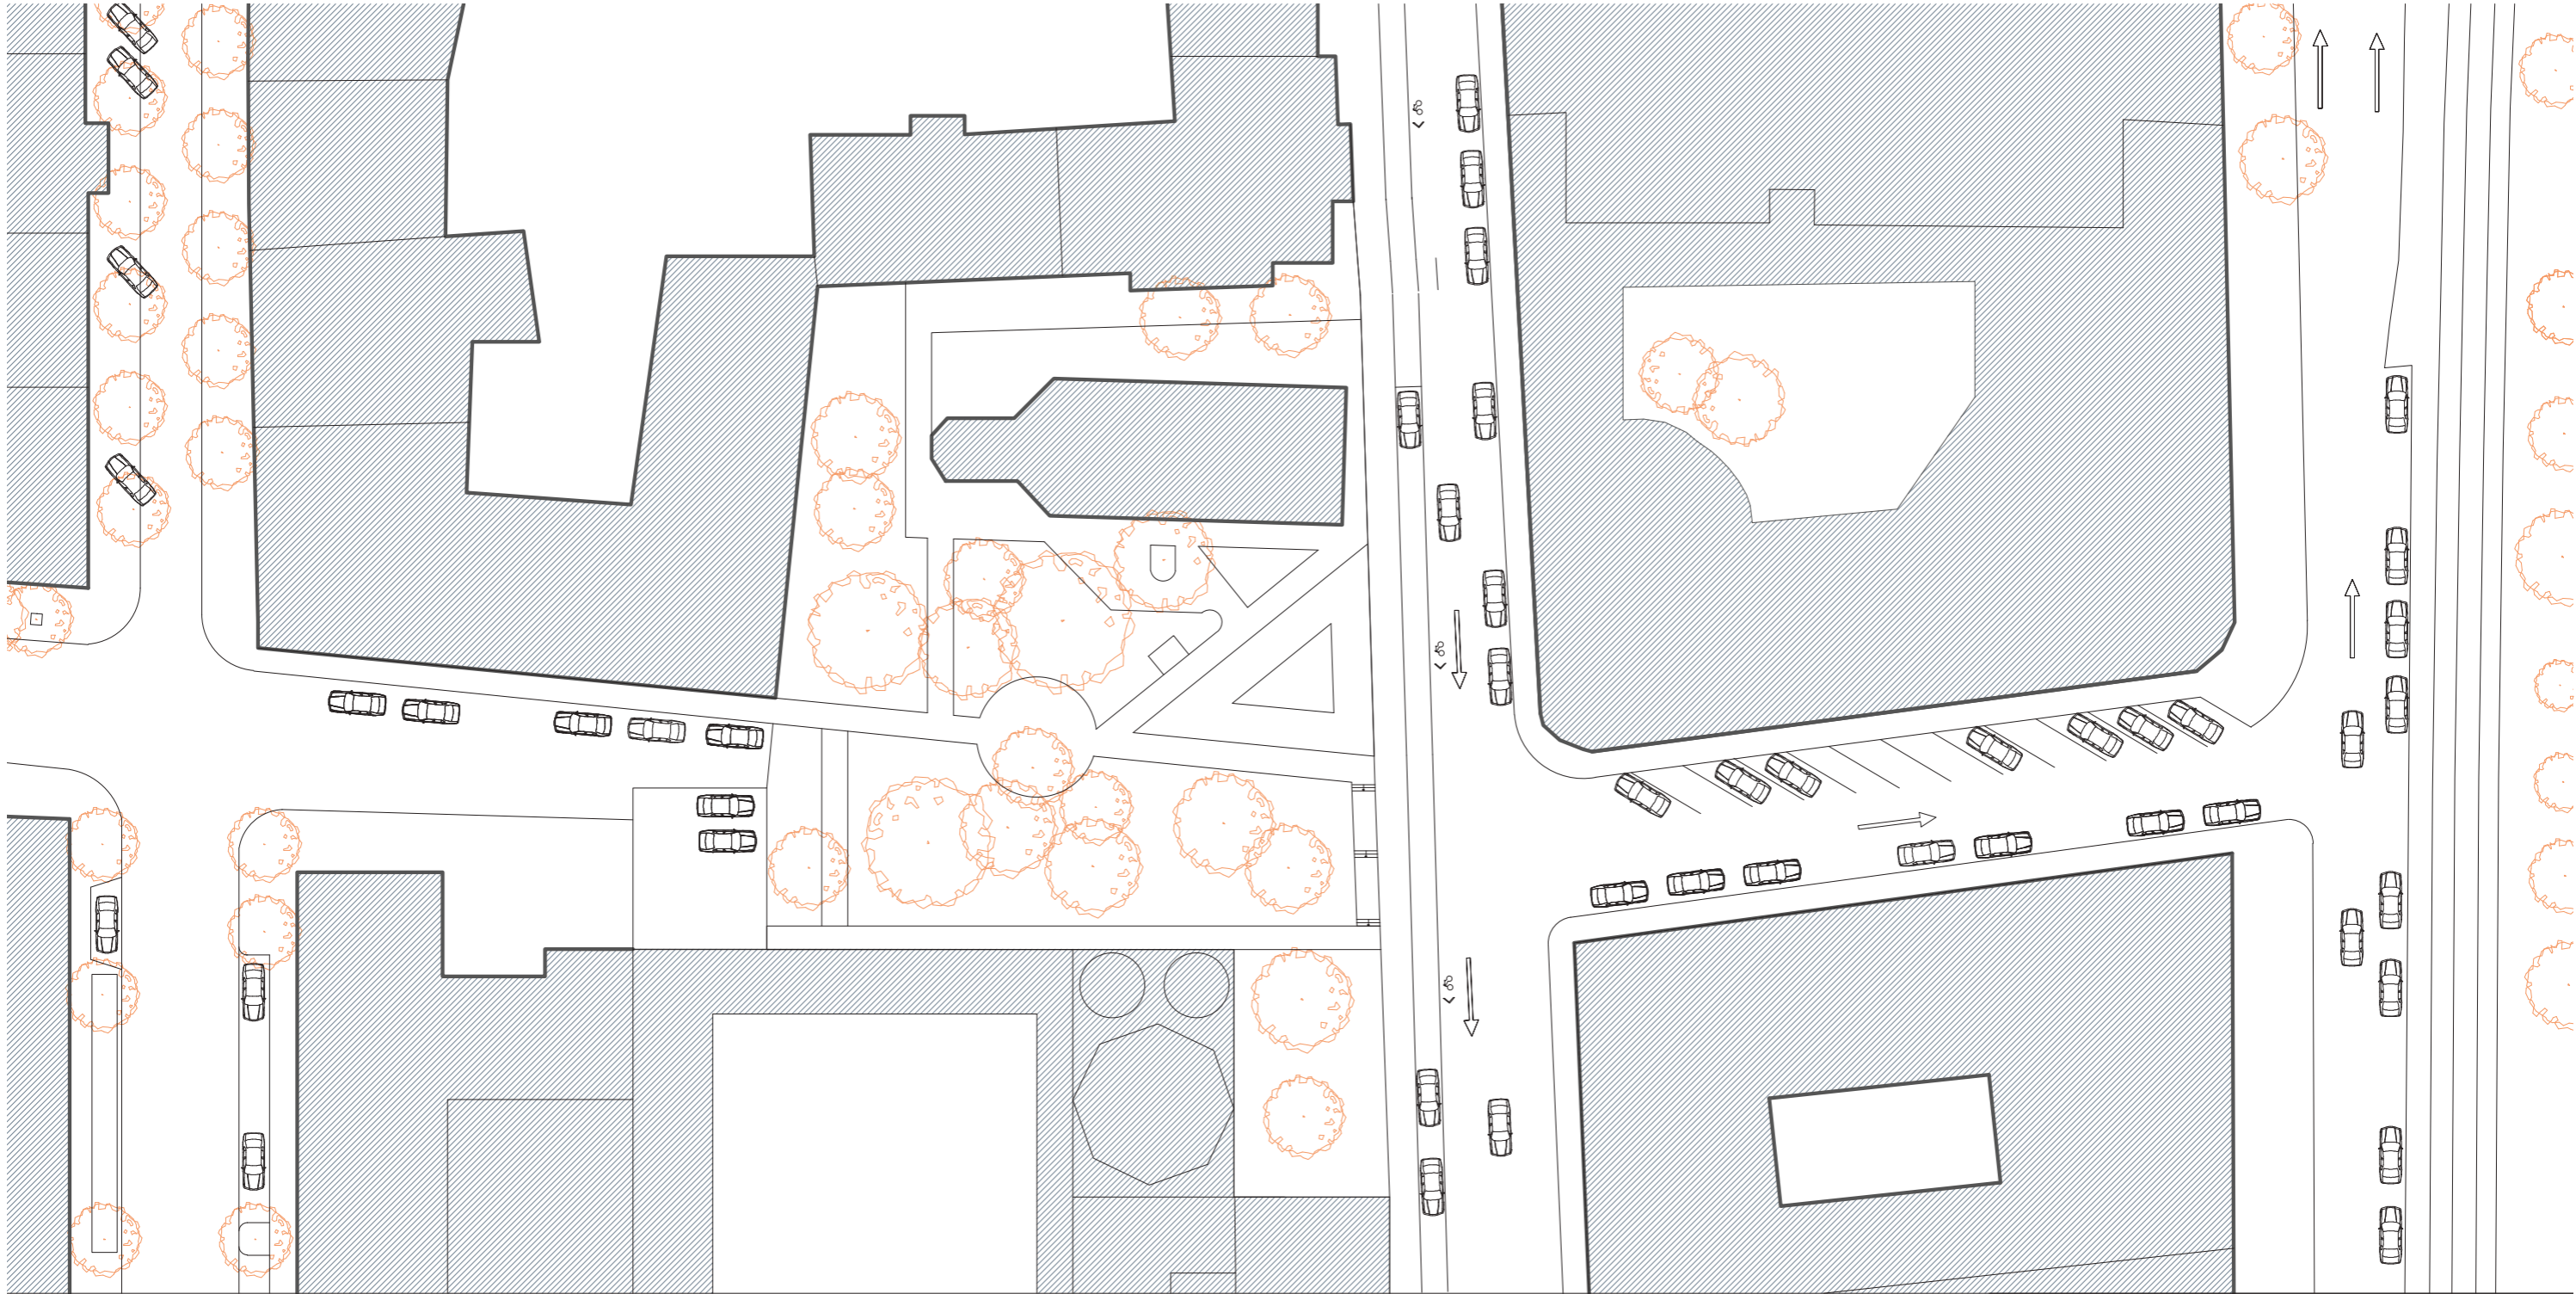

CITY AS A STAGE

DEPARTMENT'S DESIGN 1
GANZ STREET SQUARE

Mara T'joen

CHARACTER OF THE SITE

GANZ STREET SQUARE, BUDAPEST

Many trees, the Király Bath, the Church of St. Florian

SITE PLAN WITH SURROUNDINGS 1-1000

SITE PLAN 1-500

SITE PLAN 1-200

SITE PLAN 1-200 WITH INTERVENTION

SECTION AA' 1-200

SECTION BB' 1-200

STRUCTURE

AXONOMETRIC VIEW

DIFFERENT SET-UPS

VIEW FROM THE STREET

VIEW FROM INSIDE THE PAVILION