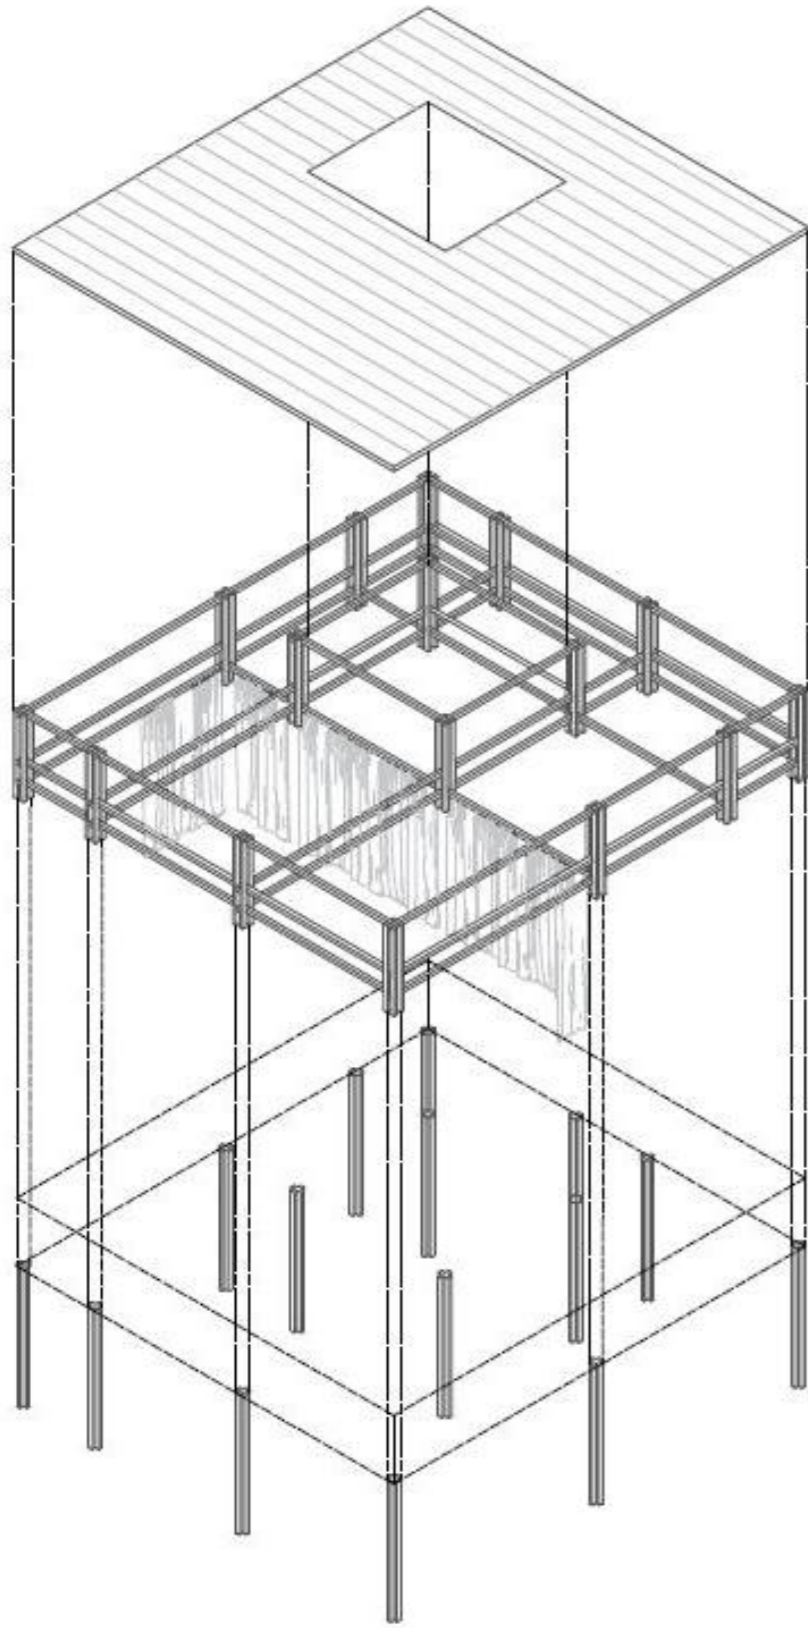

CITY AS A STAGE

DEPARTMENT'S DESIGN 1
GANZ STREET SQUARE

Mara T'joen

CHARACTER OF THE SITE

GANZ STREET SQUARE, BUDAPEST

Many trees, the Király Bath, the Church of St. Florian

SITE PLAN WITH SURROUNDINGS 1-1000

SITE PLAN 1-500

SITE PLAN 1-200

SITE PLAN 1-200 WITH INTERVENTION

SECTION AA' 1-200

SECTION BB' 1-200

STRUCTURE

AXONOMETRIC VIEW

DIFFERENT SET-UPS

VIEW FROM THE STREET

VIEW FROM INSIDE THE PAVILION