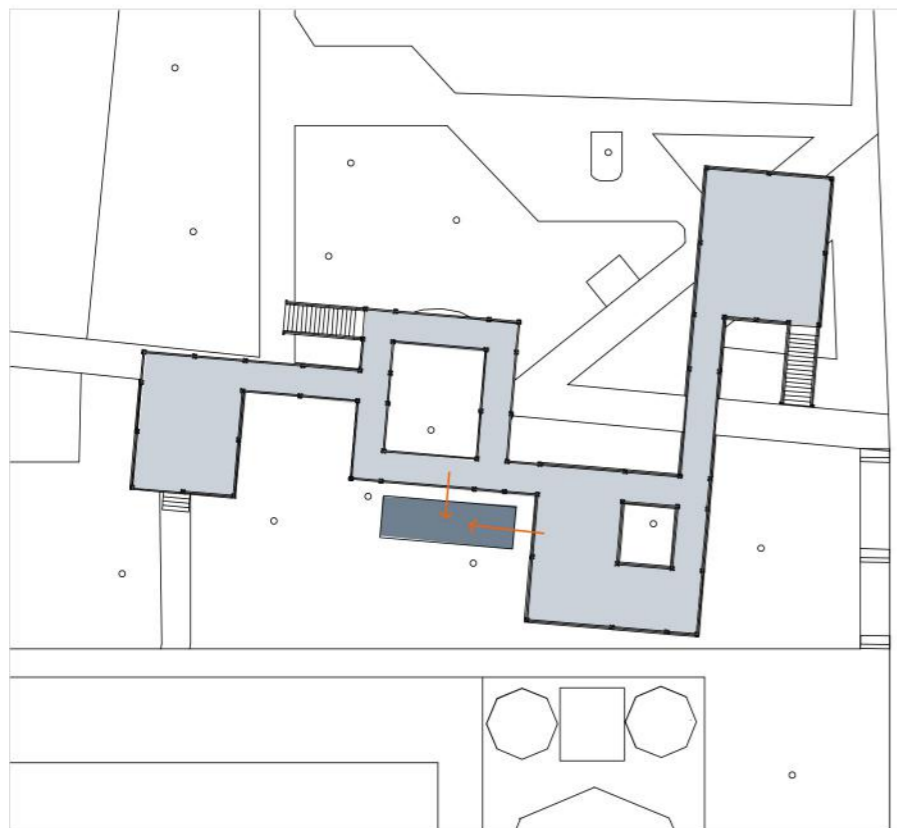

CITY AS A STAGE

DEPARTMENT'S DESIGN 1
GANZ STREET SQUARE

Mara T'joen

CHARACTER OF THE SITE

GANZ STREET SQUARE, BUDAPEST

Many trees, the Király Bath, the Church of St. Florian

SITE PLAN WITH SURROUNDINGS 1-1000

SITE PLAN 1-500

SITE PLAN 1-200

SITE PLAN 1-200 WITH INTERVENTION

SECTION AA' 1-200

SECTION BB' 1-200

STRUCTURE

AXONOMETRIC VIEW

DIFFERENT SET-UPS

VIEW FROM THE STREET

VIEW FROM INSIDE THE PAVILION