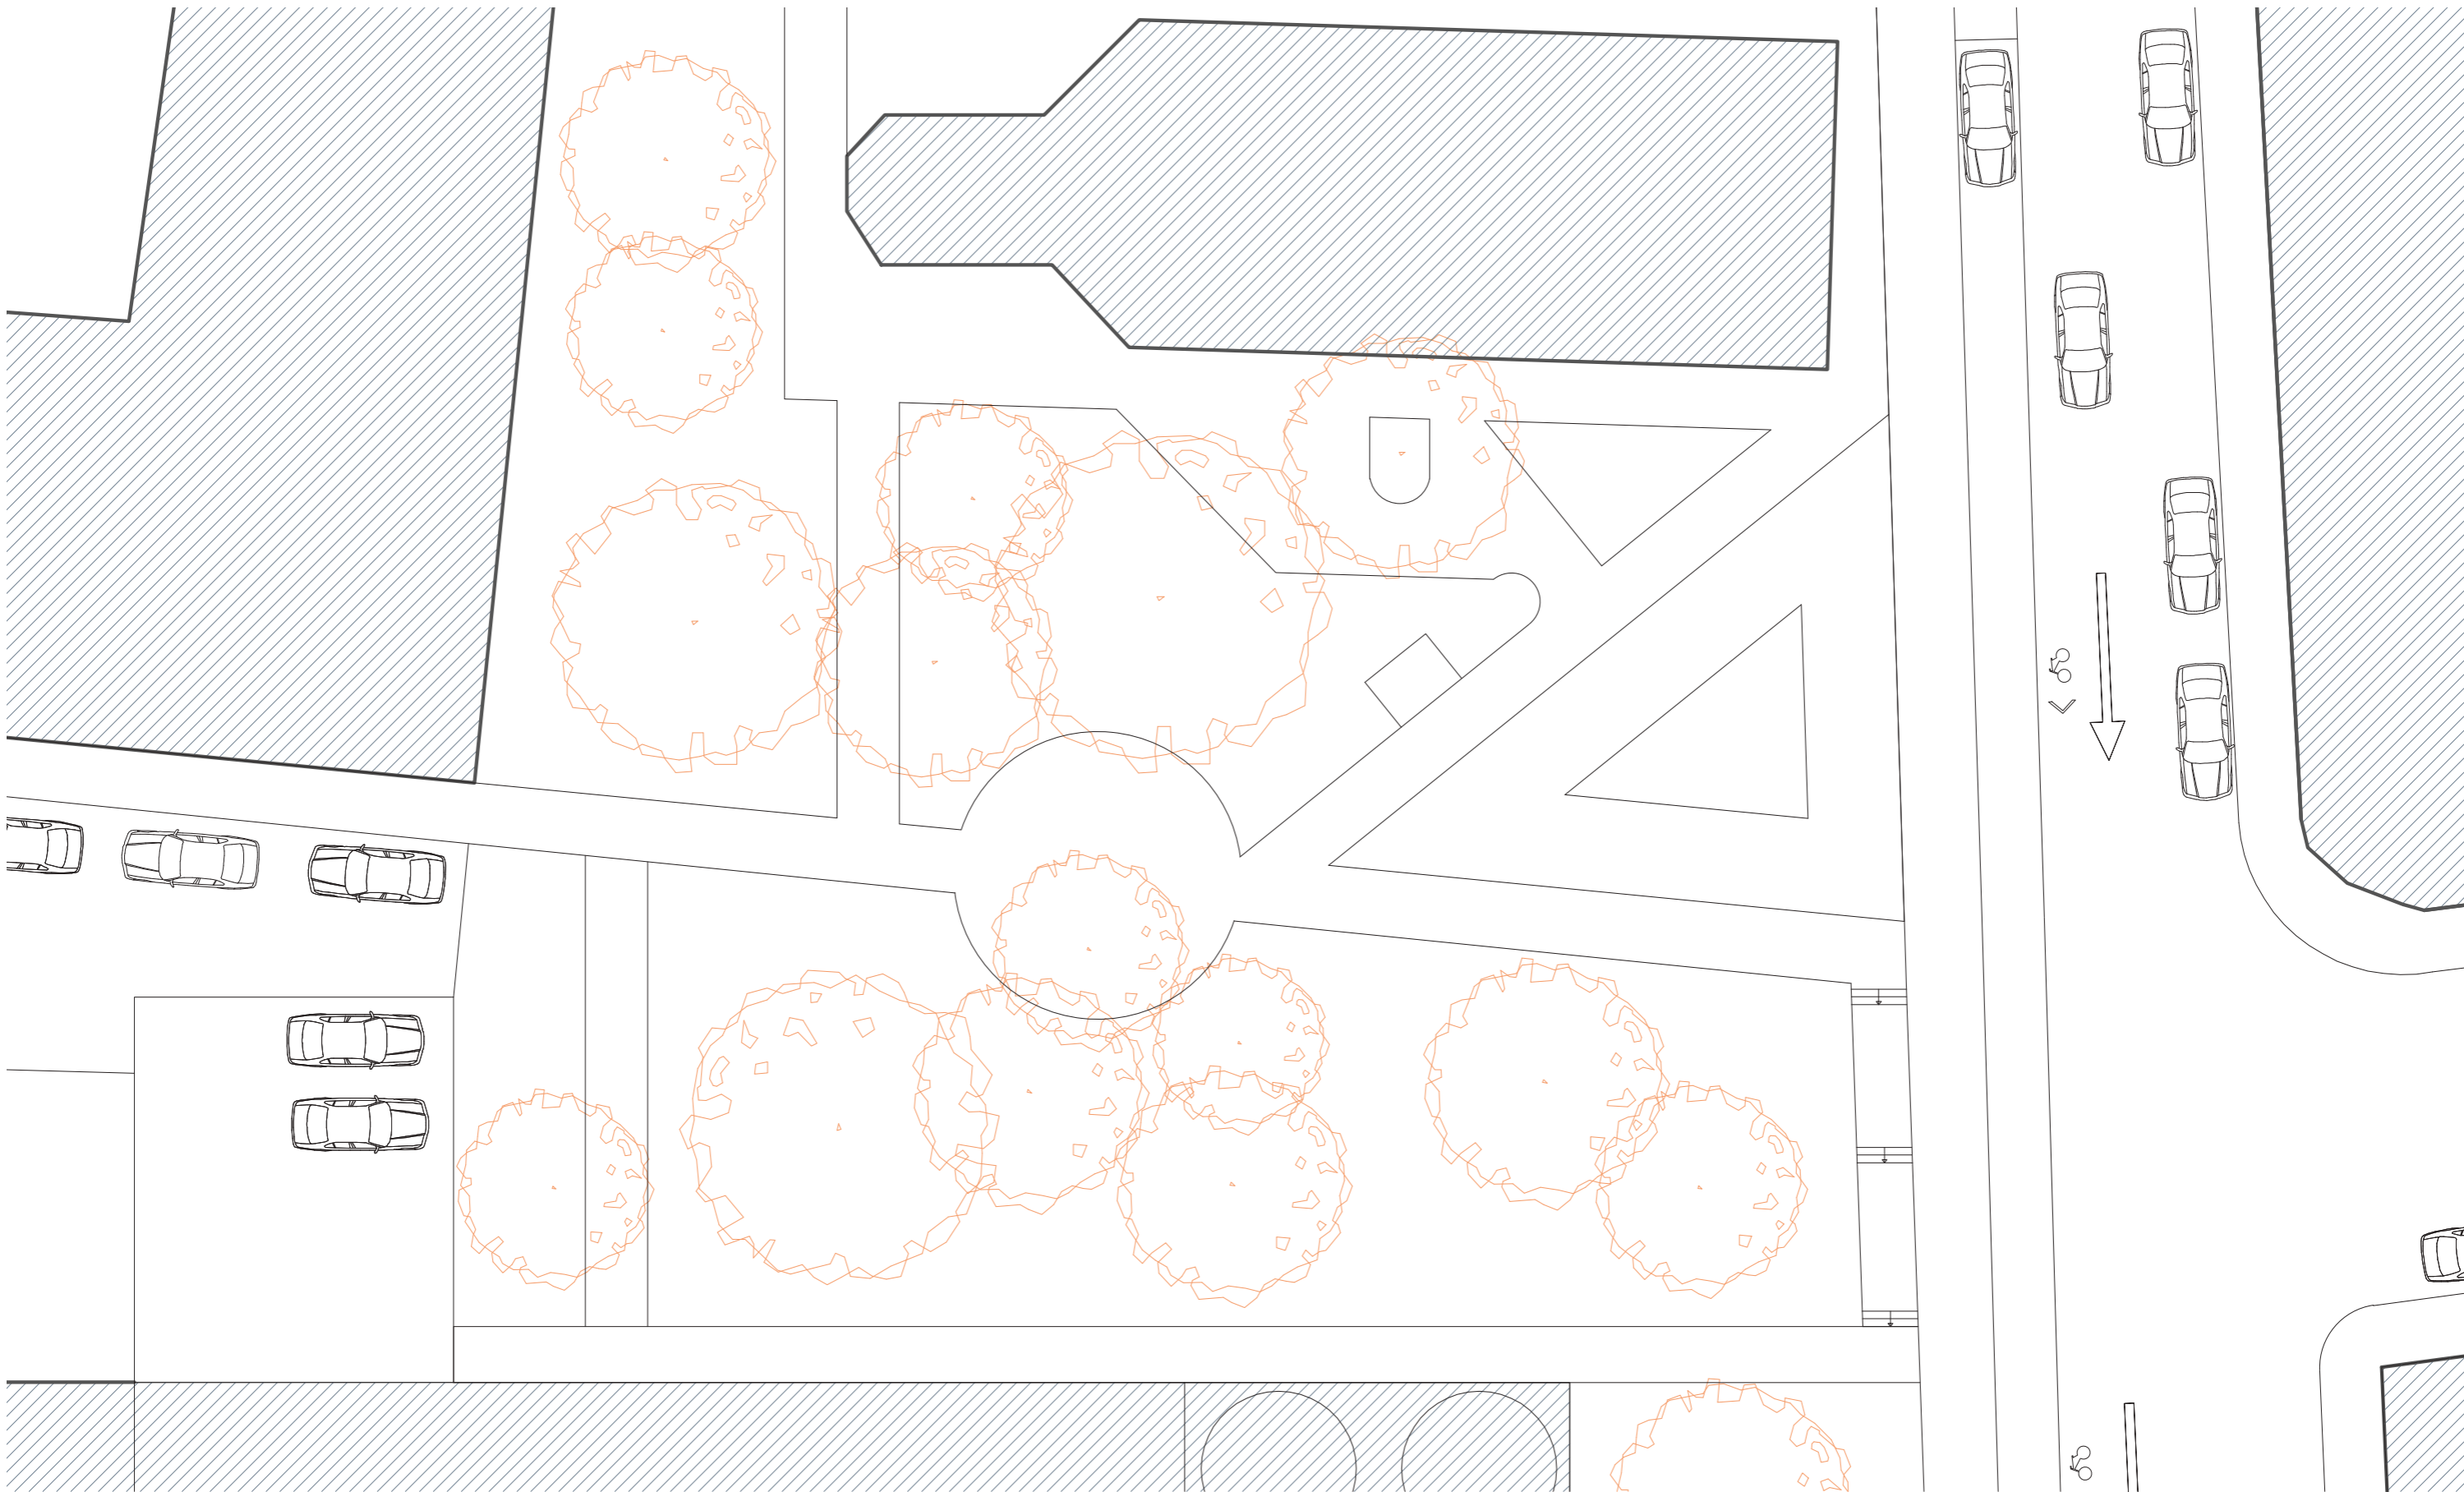

CITY AS A STAGE

DEPARTMENT'S DESIGN 1
GANZ STREET SQUARE

Mara T'joen

CHARACTER OF THE SITE

GANZ STREET SQUARE, BUDAPEST

Many trees, the Király Bath, the Church of St. Florian

SITE PLAN WITH SURROUNDINGS 1-1000

SITE PLAN 1-500

SITE PLAN 1-200

SITE PLAN 1-200 WITH INTERVENTION

SECTION AA' 1-200

SECTION BB' 1-200

STRUCTURE

AXONOMETRIC VIEW

DIFFERENT SET-UPS

VIEW FROM THE STREET

VIEW FROM INSIDE THE PAVILION