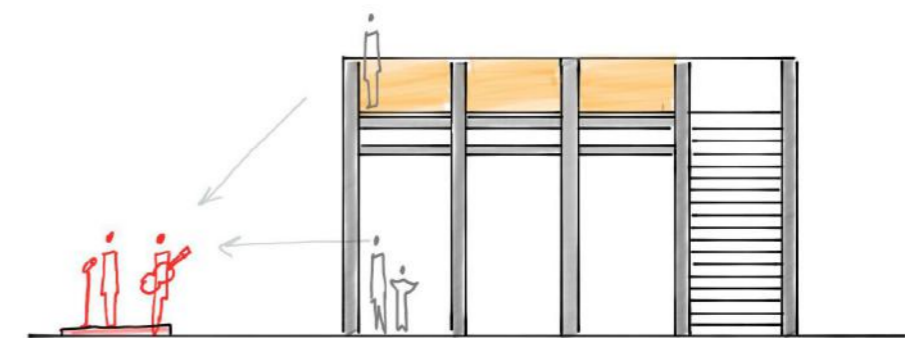

CITY AS A STAGE

DEPARTMENT'S DESIGN 1
GANZ STREET SQUARE

Mara T'joen

CHARACTER OF THE SITE

GANZ STREET SQUARE, BUDAPEST

Many trees, the Király Bath, the Church of St. Florian

SITE PLAN WITH SURROUNDINGS 1-1000

SITE PLAN 1-500

SITE PLAN 1-200

SITE PLAN 1-200 WITH INTERVENTION

SECTION AA' 1-200

SECTION BB' 1-200

STRUCTURE

AXONOMETRIC VIEW

DIFFERENT SET-UPS

VIEW FROM THE STREET

VIEW FROM INSIDE THE PAVILION