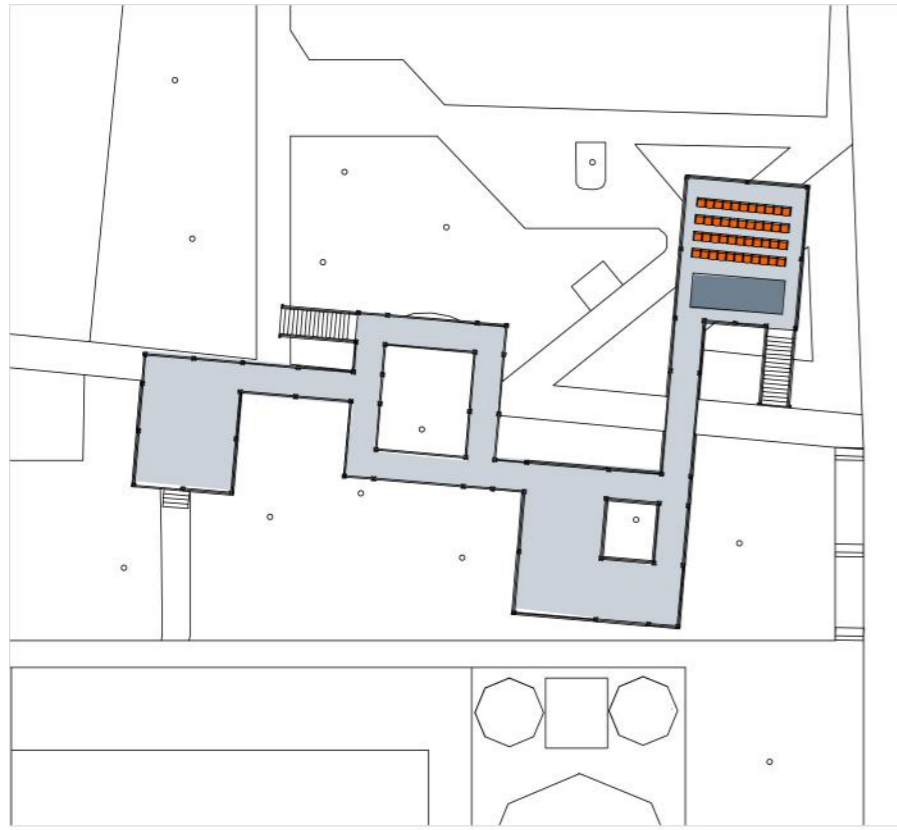

CITY AS A STAGE

DEPARTMENT'S DESIGN 1
GANZ STREET SQUARE

Mara T'joen

CHARACTER OF THE SITE

GANZ STREET SQUARE, BUDAPEST

Many trees, the Király Bath, the Church of St. Florian

SITE PLAN WITH SURROUNDINGS 1-1000

SITE PLAN 1-500

SITE PLAN 1-200

SITE PLAN 1-200 WITH INTERVENTION

SECTION AA' 1-200

SECTION BB' 1-200

STRUCTURE

AXONOMETRIC VIEW

DIFFERENT SET-UPS

VIEW FROM THE STREET

VIEW FROM INSIDE THE PAVILION