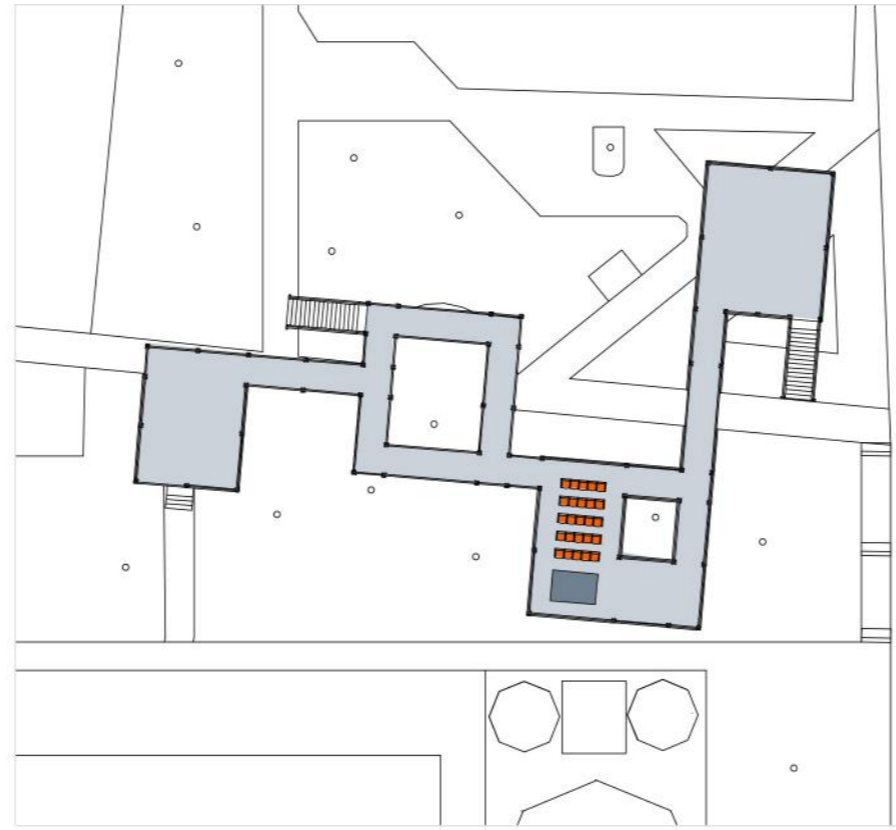

CITY AS A STAGE

DEPARTMENT'S DESIGN 1
GANZ STREET SQUARE

Mara T'joen

CHARACTER OF THE SITE

GANZ STREET SQUARE, BUDAPEST

Many trees, the Király Bath, the Church of St. Florian

SITE PLAN WITH SURROUNDINGS 1-1000

SITE PLAN 1-500

SITE PLAN 1-200

SITE PLAN 1-200 WITH INTERVENTION

SECTION AA' 1-200

SECTION BB' 1-200

STRUCTURE

AXONOMETRIC VIEW

DIFFERENT SET-UPS

VIEW FROM THE STREET

VIEW FROM INSIDE THE PAVILION