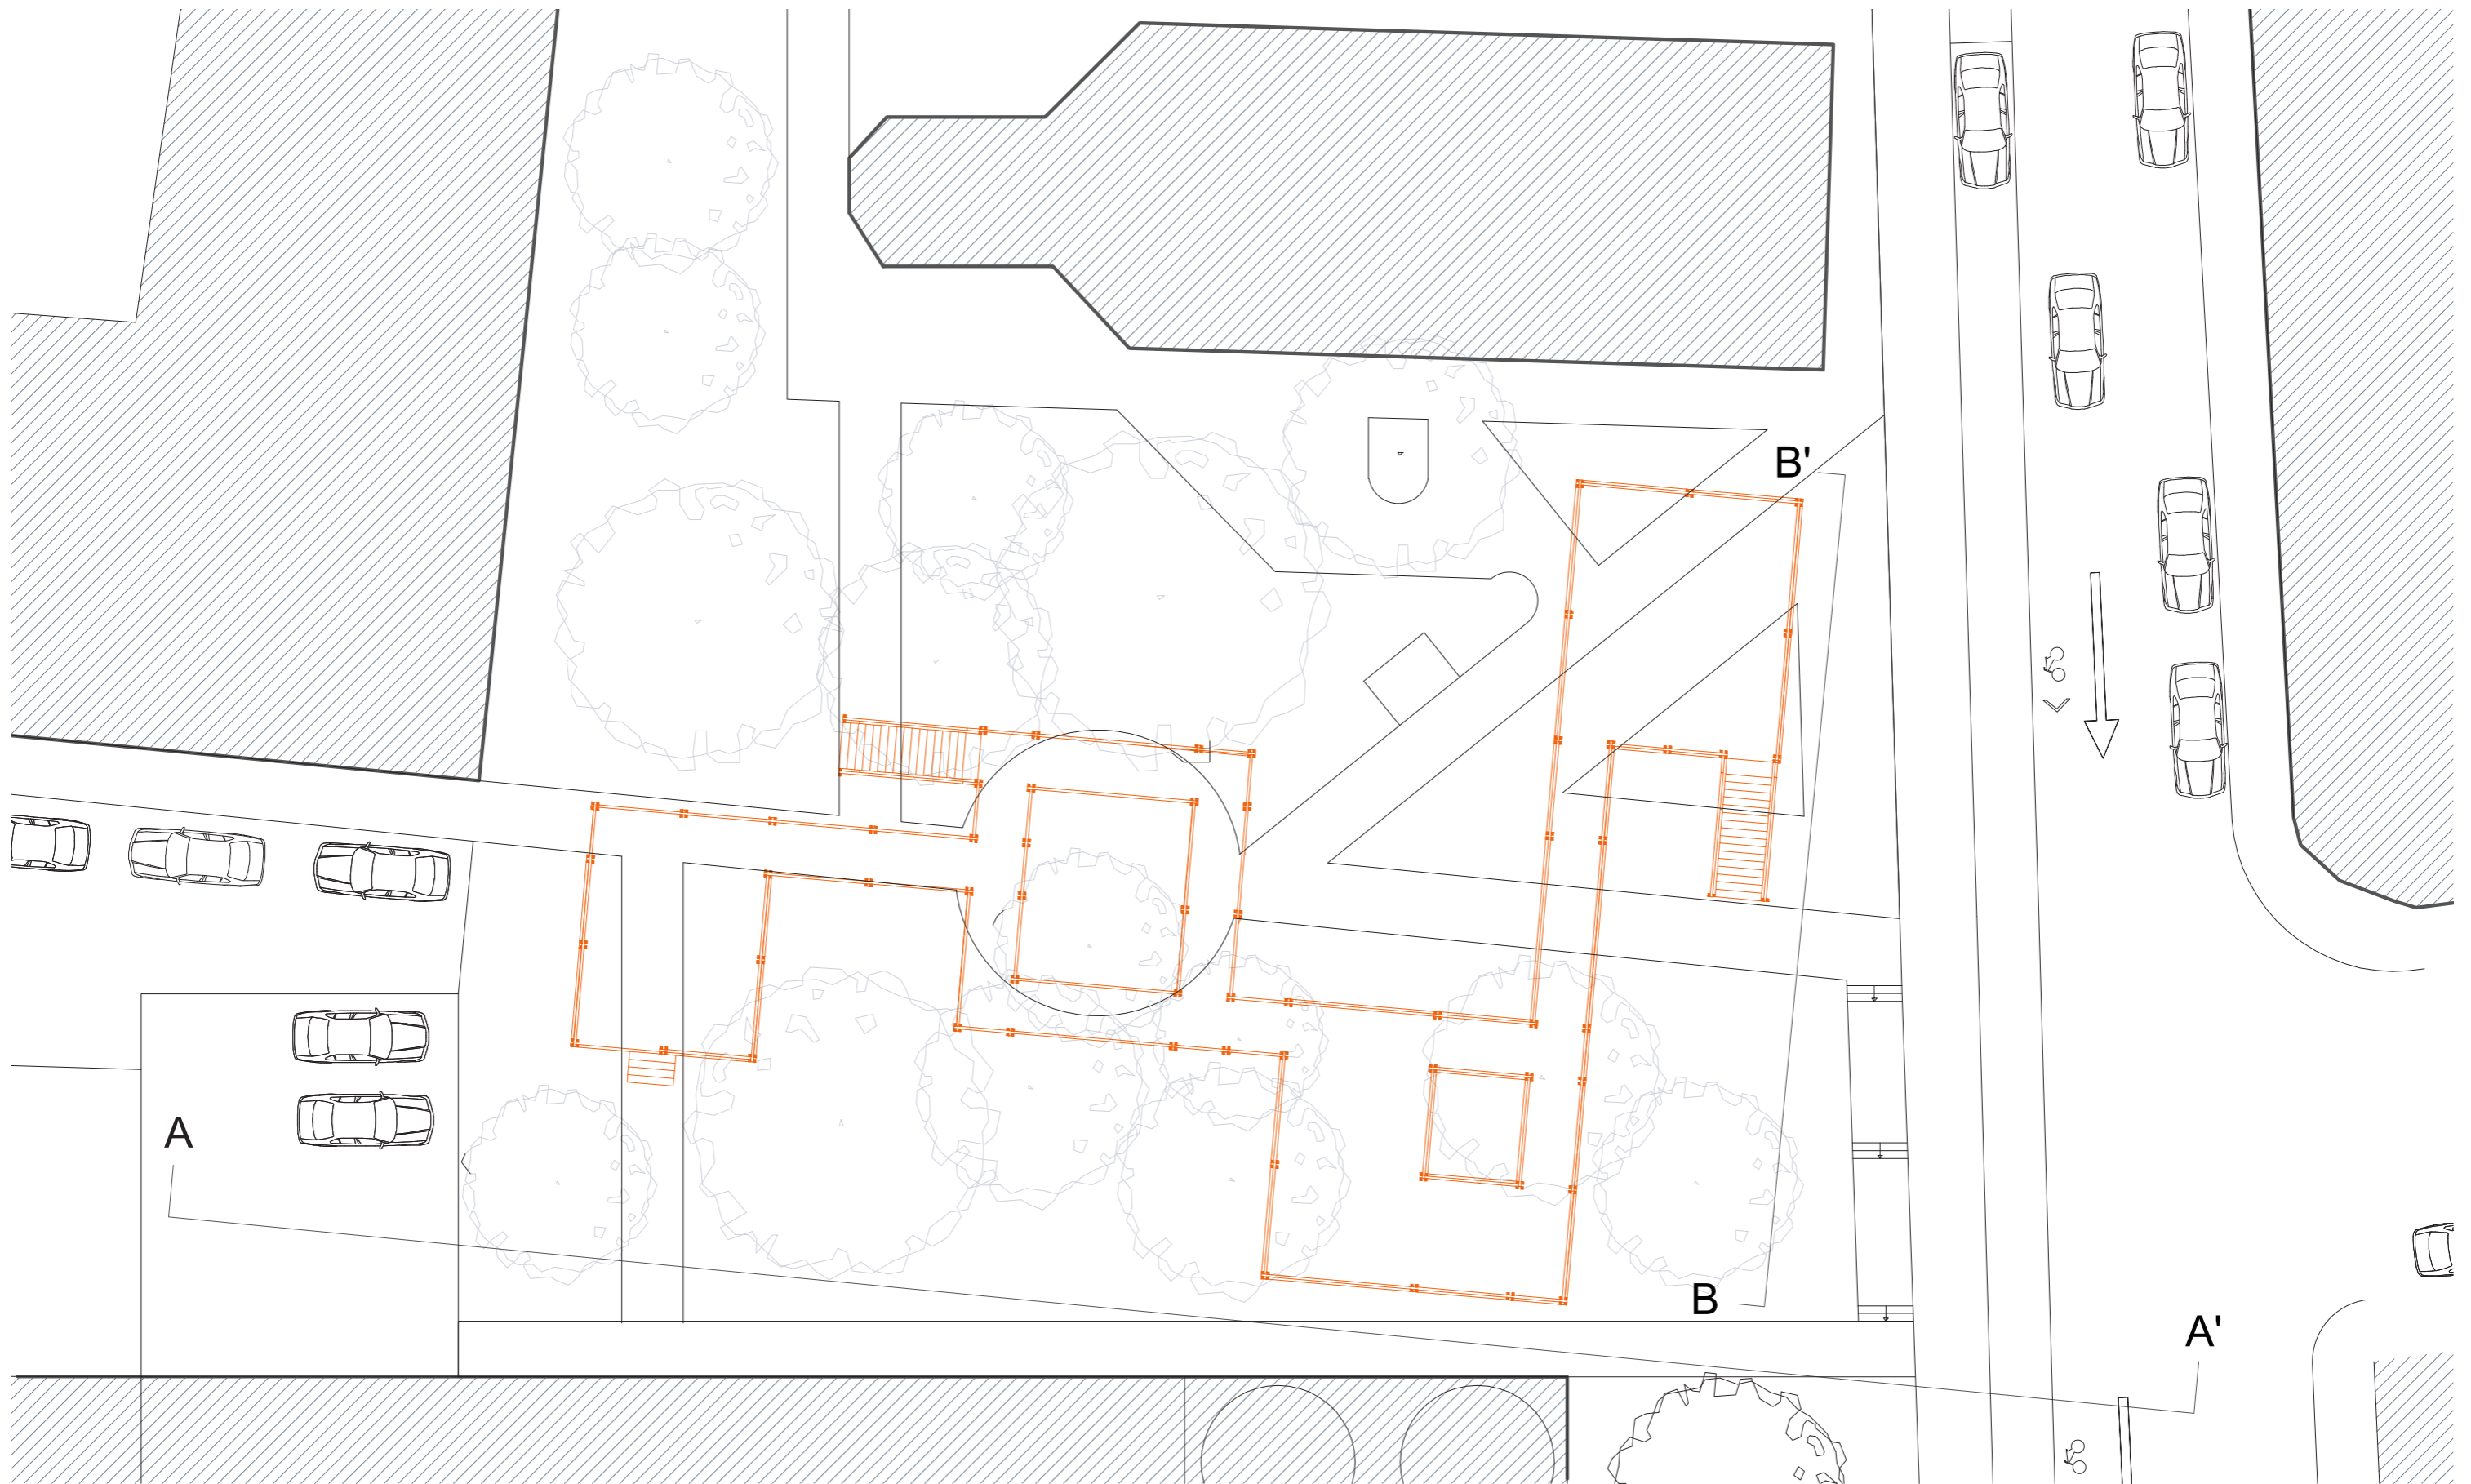

CITY AS A STAGE

DEPARTMENT'S DESIGN 1
GANZ STREET SQUARE

Mara T'joen

CHARACTER OF THE SITE

GANZ STREET SQUARE, BUDAPEST

Many trees, the Király Bath, the Church of St. Florian

SITE PLAN WITH SURROUNDINGS 1-1000

SITE PLAN 1-500

SITE PLAN 1-200

SITE PLAN 1-200 WITH INTERVENTION

SECTION AA' 1-200

SECTION BB' 1-200

STRUCTURE

AXONOMETRIC VIEW

DIFFERENT SET-UPS

VIEW FROM THE STREET

VIEW FROM INSIDE THE PAVILION