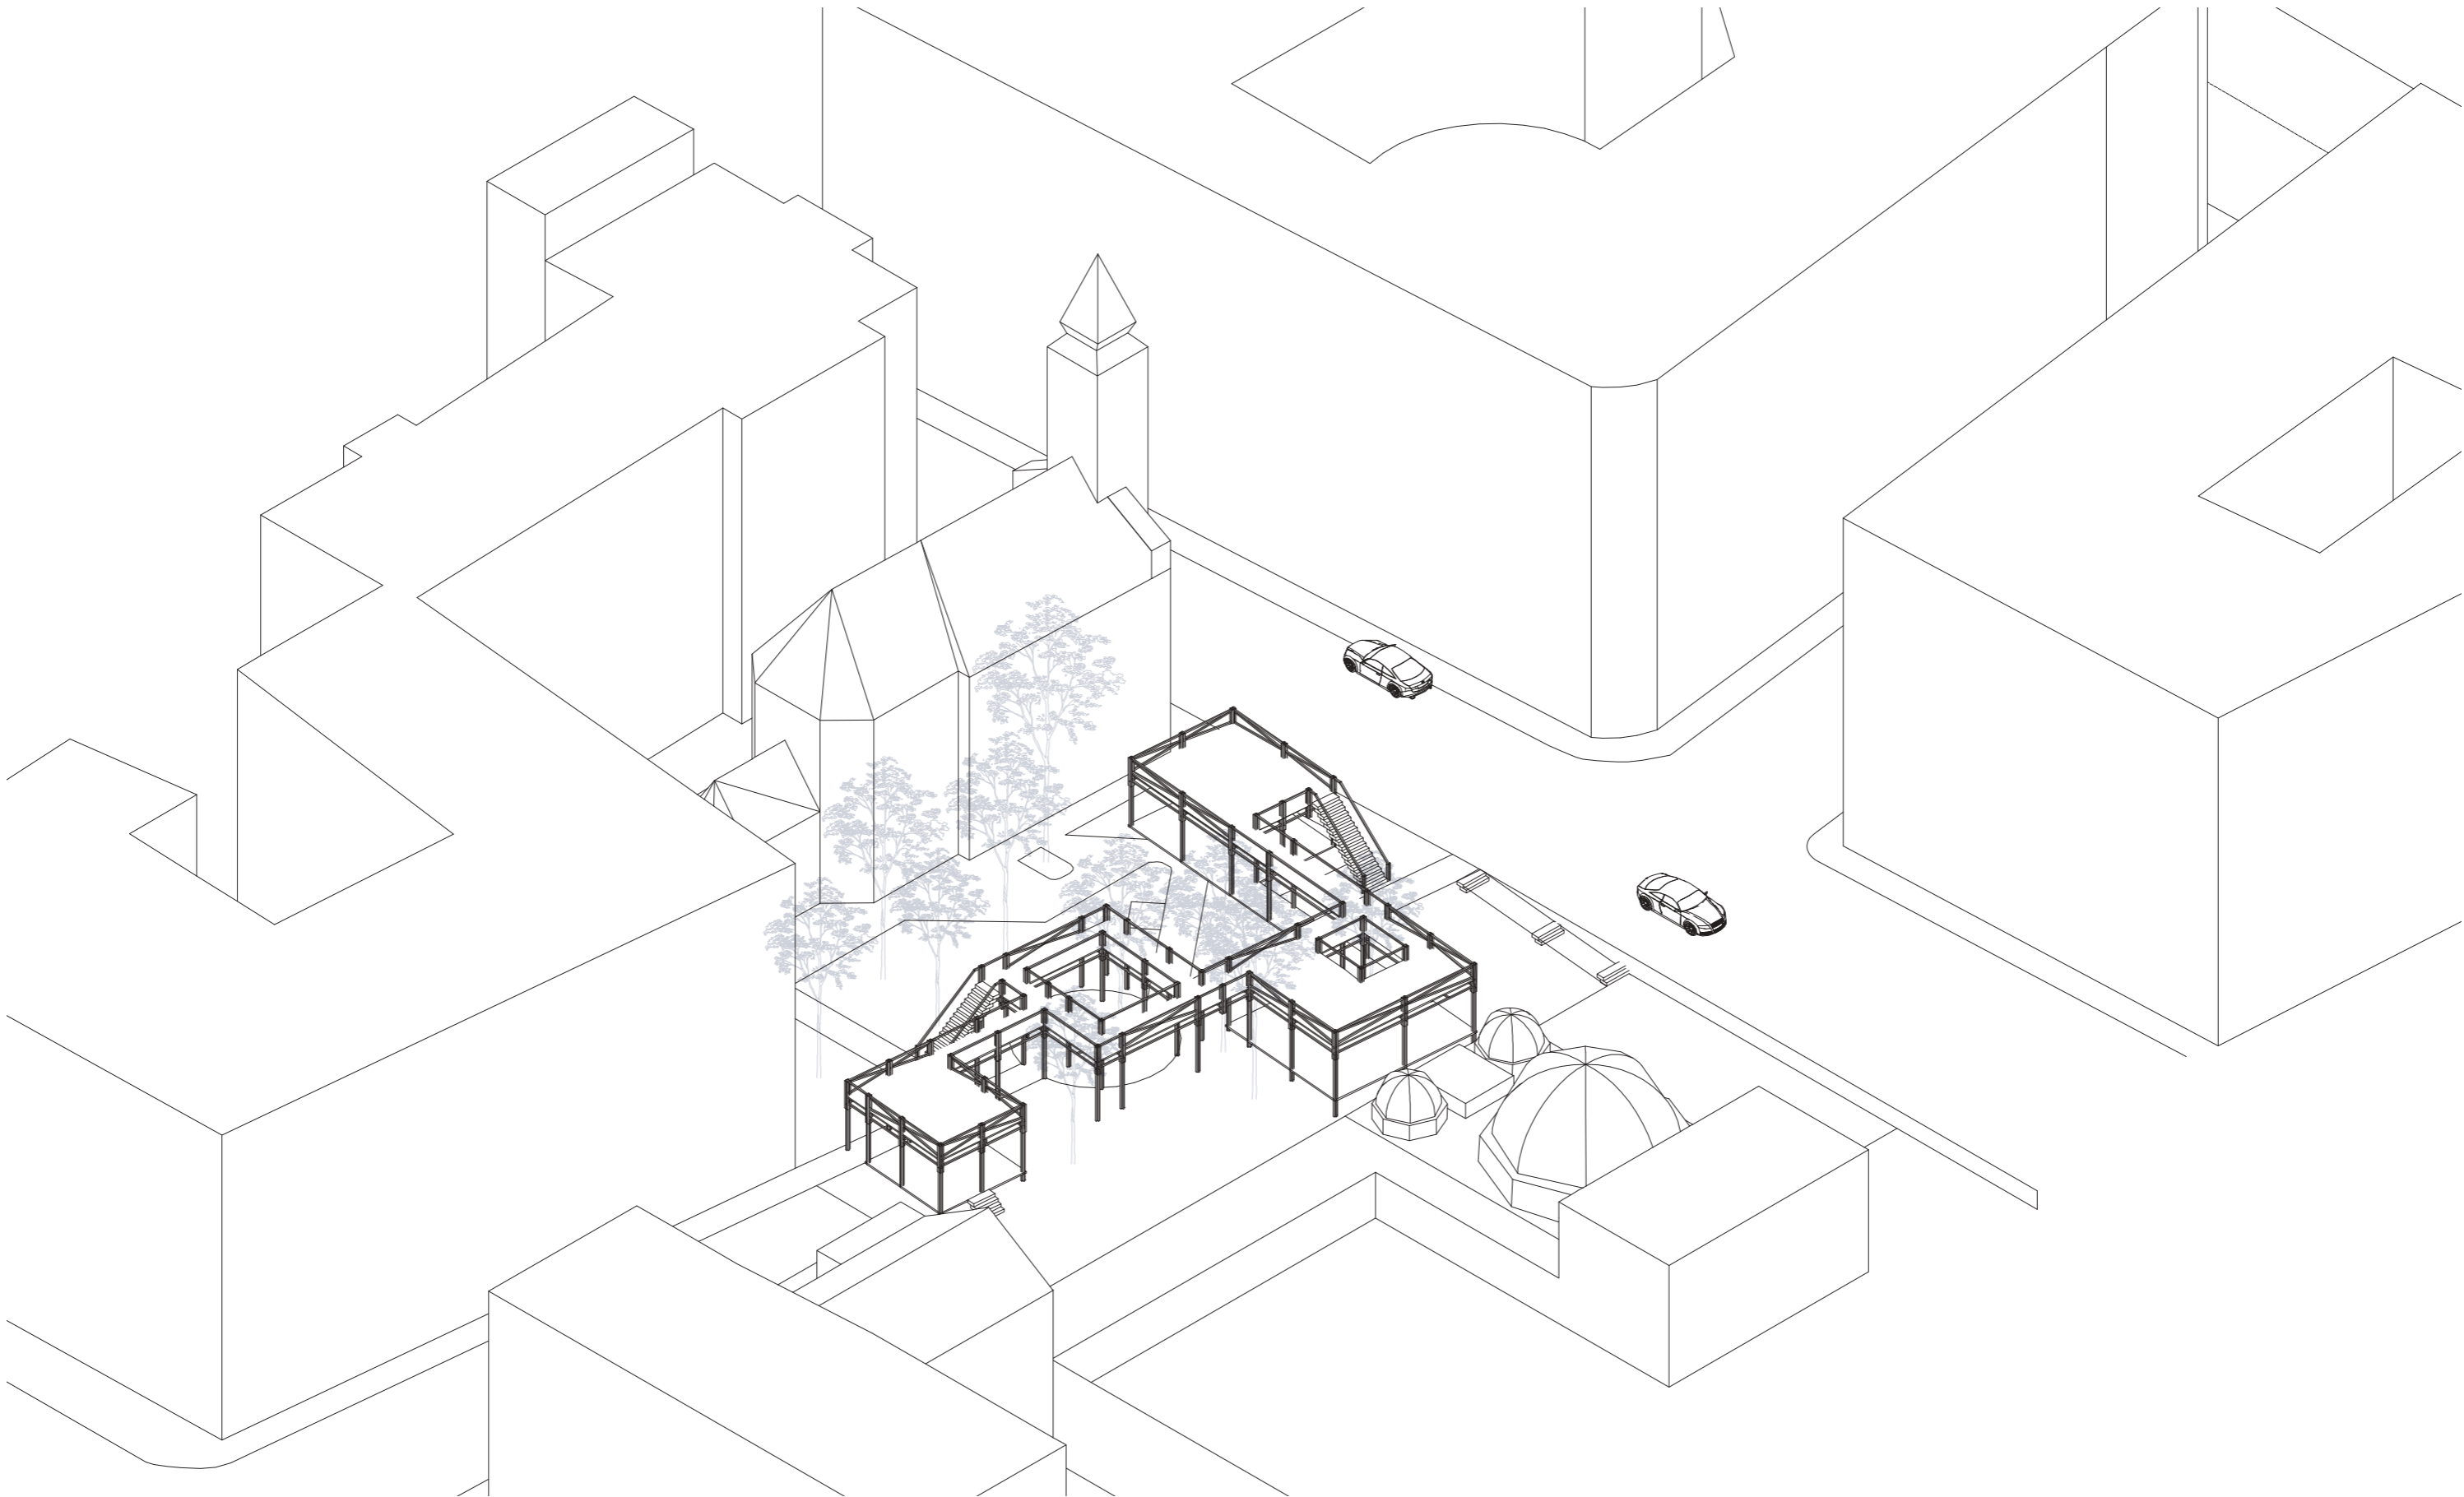

CITY AS A STAGE

DEPARTMENT'S DESIGN 1
GANZ STREET SQUARE

Mara T'joen

CHARACTER OF THE SITE

GANZ STREET SQUARE, BUDAPEST

Many trees, the Király Bath, the Church of St. Florian

SITE PLAN WITH SURROUNDINGS 1-1000

SITE PLAN 1-500

SITE PLAN 1-200

SITE PLAN 1-200 WITH INTERVENTION

SECTION AA' 1-200

SECTION BB' 1-200

STRUCTURE

AXONOMETRIC VIEW

DIFFERENT SET-UPS

VIEW FROM THE STREET

VIEW FROM INSIDE THE PAVILION