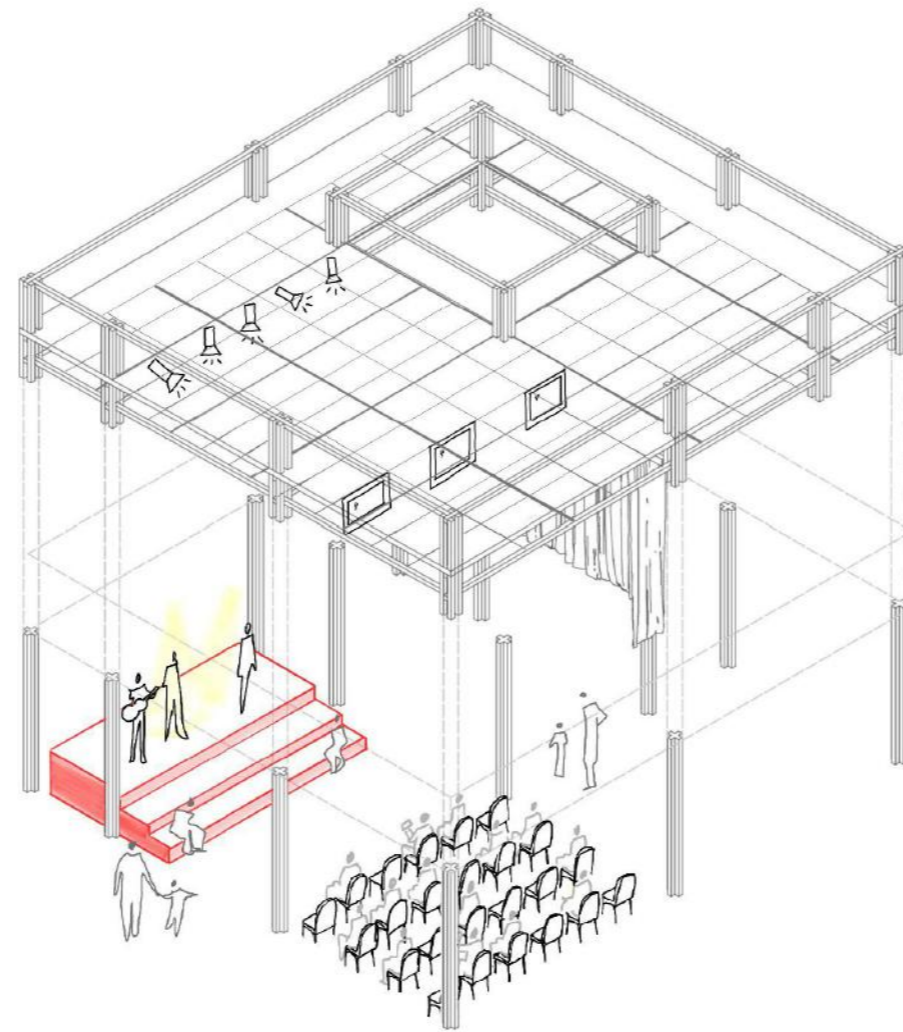

CITY AS A STAGE

DEPARTMENT'S DESIGN 1
GANZ STREET SQUARE

Mara T'joen

CHARACTER OF THE SITE

GANZ STREET SQUARE, BUDAPEST

Many trees, the Király Bath, the Church of St. Florian

SITE PLAN WITH SURROUNDINGS 1-1000

SITE PLAN 1-500

SITE PLAN 1-200

SITE PLAN 1-200 WITH INTERVENTION

SECTION AA' 1-200

SECTION BB' 1-200

STRUCTURE

AXONOMETRIC VIEW

DIFFERENT SET-UPS

VIEW FROM THE STREET

VIEW FROM INSIDE THE PAVILION