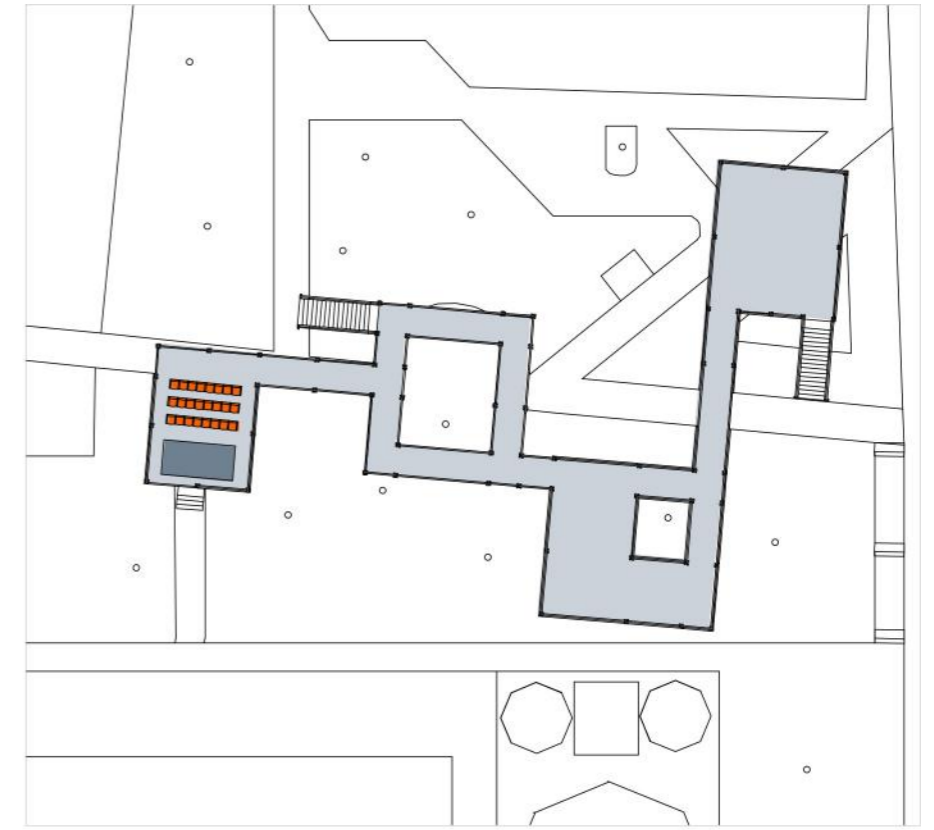

CITY AS A STAGE

DEPARTMENT'S DESIGN 1
GANZ STREET SQUARE

Mara T'joen

CHARACTER OF THE SITE

GANZ STREET SQUARE, BUDAPEST

Many trees, the Király Bath, the Church of St. Florian

SITE PLAN WITH SURROUNDINGS 1-1000

SITE PLAN 1-500

SITE PLAN 1-200

SITE PLAN 1-200 WITH INTERVENTION

SECTION AA' 1-200

SECTION BB' 1-200

STRUCTURE

AXONOMETRIC VIEW

DIFFERENT SET-UPS

VIEW FROM THE STREET

VIEW FROM INSIDE THE PAVILION